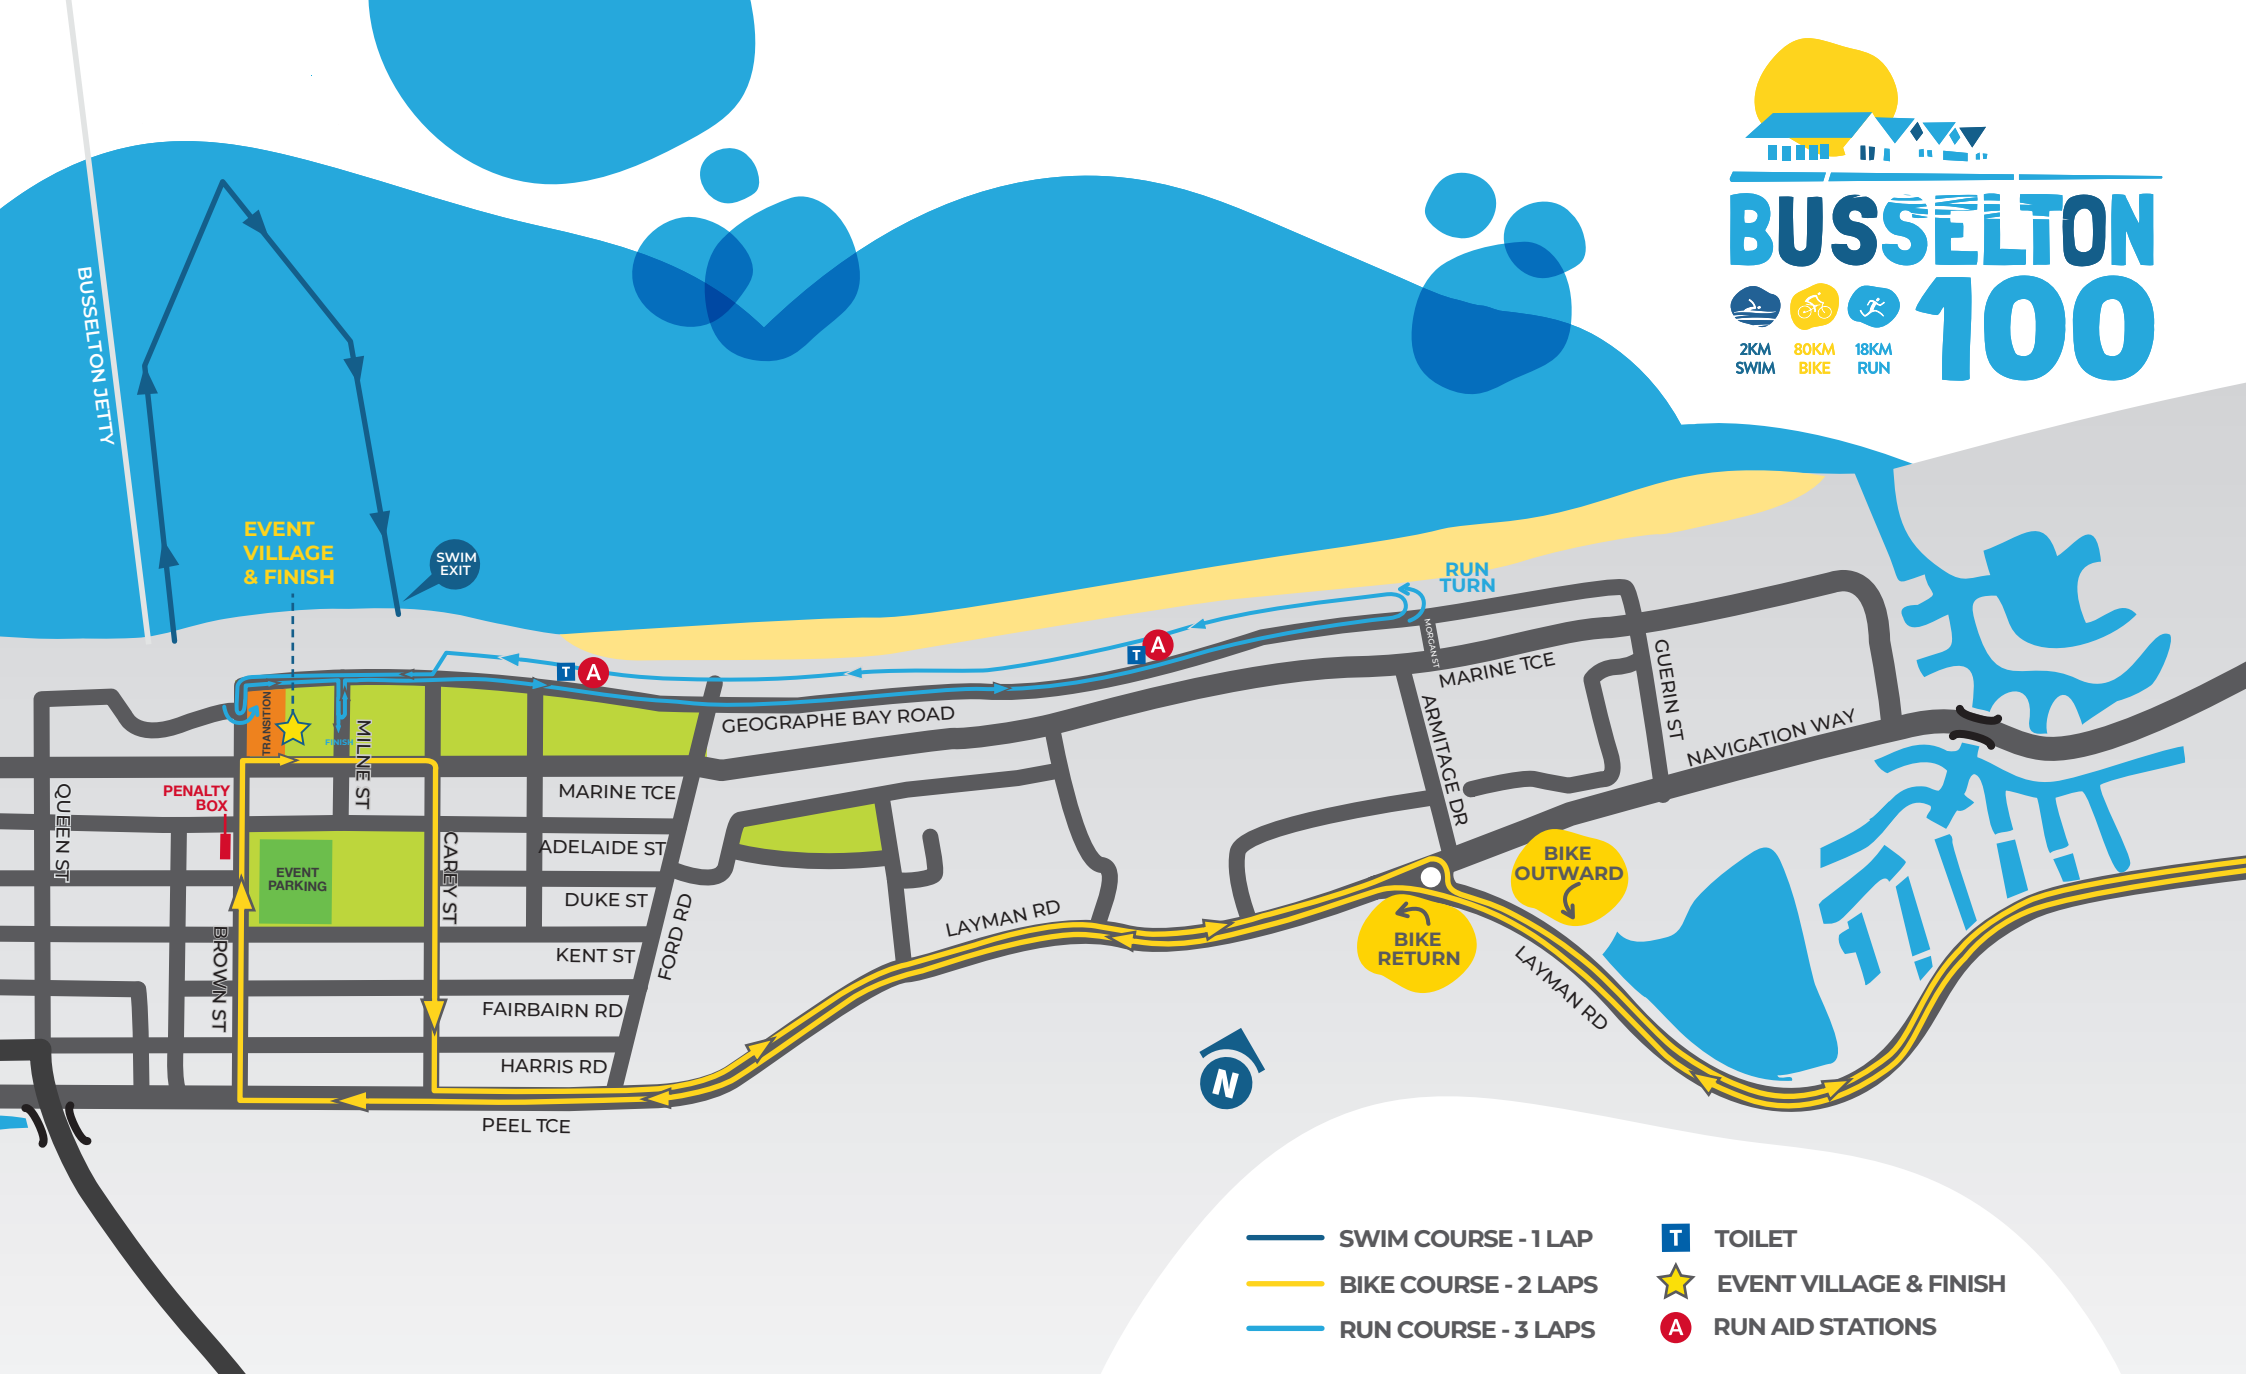

BUSSELTON 100

 2KM SWIM
 80KM BIKE
 18KM RUN

-  SWIM COURSE - 1 LAP
-  BIKE COURSE - 2 LAPS
-  RUN COURSE - 3 LAPS
-  TOILET
-  EVENT VILLAGE & FINISH
-  RUN AID STATIONS